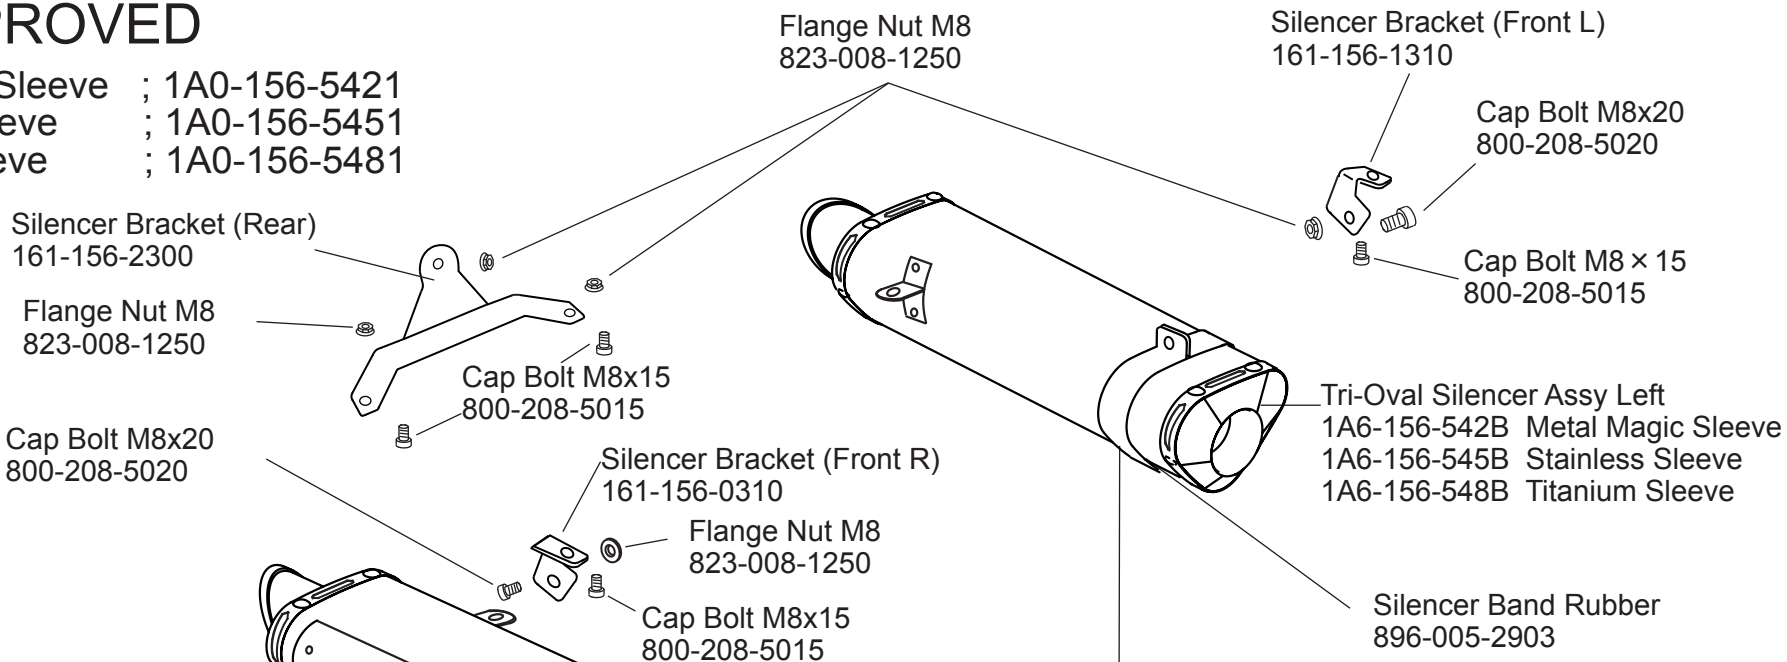

YOSHIMURA SLIP-ON SUZUKI GSR600 ('06-) EEC APPROVED

- Metal Magic Sleeve ; 1A0-156-5421
- Stainless Sleeve ; 1A0-156-5451
- Titanium Sleeve ; 1A0-156-5481

The Sight from Back