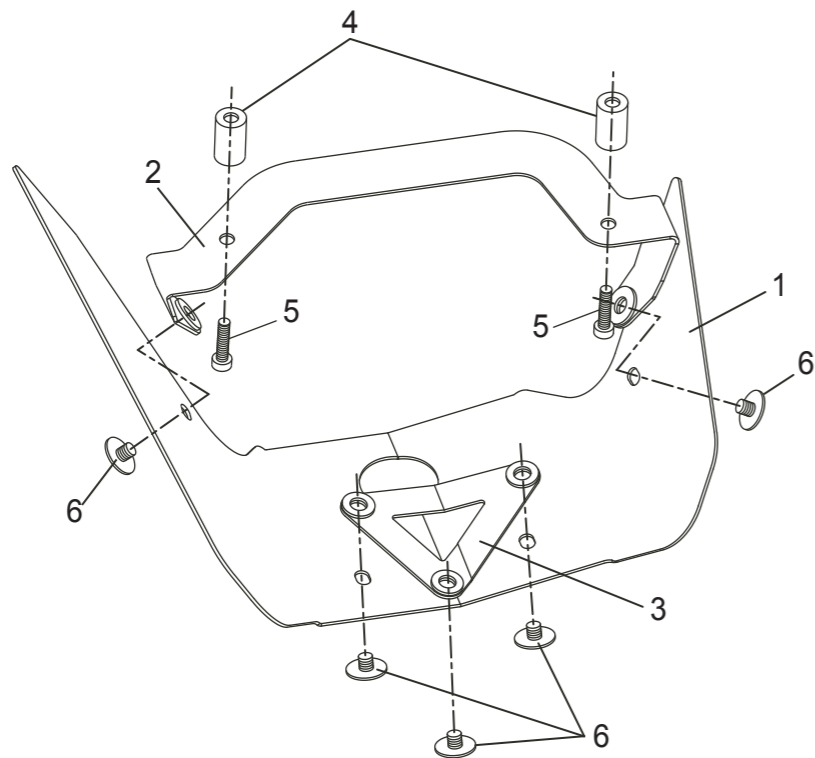

### 1. Product Information :

Description	BMW S1000RR (10-11) Full System R-11 Heat Shield Set	Application	BMW S1000RR(10-11)
Part Number	194-635-0010	Type of Engine	104EA
		Main Material	Stainless Steel

### 3. Contents:

No.	Descriptions	Part No.	Q'ty	No.	Descriptions	Part No.	Q'ty
1	Heat Shield	161-635-0010	1	4	Spacer 6-13-15	850-006-1315	2
2	Heat Shield Bracket #1	161-635-0020	1	5	Socket Bolt M6x25	800-A06-4025	2
3	Heat Shield Bracket #2	161-635-0030	1	6	Heat Shield Bolt	803-A06-4008	5

### Parts Diagram