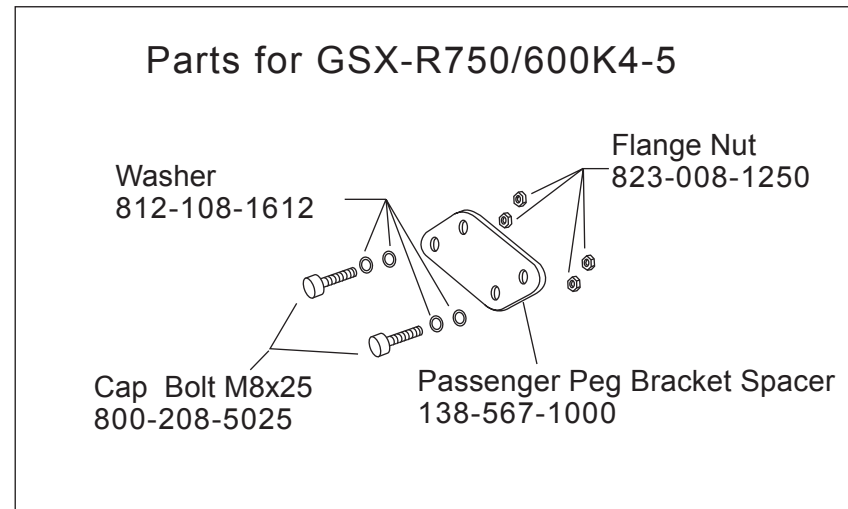

- Tri-Oval Silencer Band  
162-39R-0015 for Metal Magic/Stainless/Titanium Sleeve  
162-39R-0019 for Carbon Sleeve

SD#5  
138-058-5424

Cap Bolt M8x40  
800-208-5040

Silencer Band Rubber  
896-005-0135

EEC Approved No.

The Sight from Back

- Tri-Oval Silencer Assy  
1A6-503-5421 Metal Magic Sleeve  
1A6-503-5451 Stainless Sleeve  
1A6-503-5481 Titanium Sleeve  
1A6-503-5491 Carbon Sleeve

Cap Bolt M8x20  
800-208-5020

Lot Number