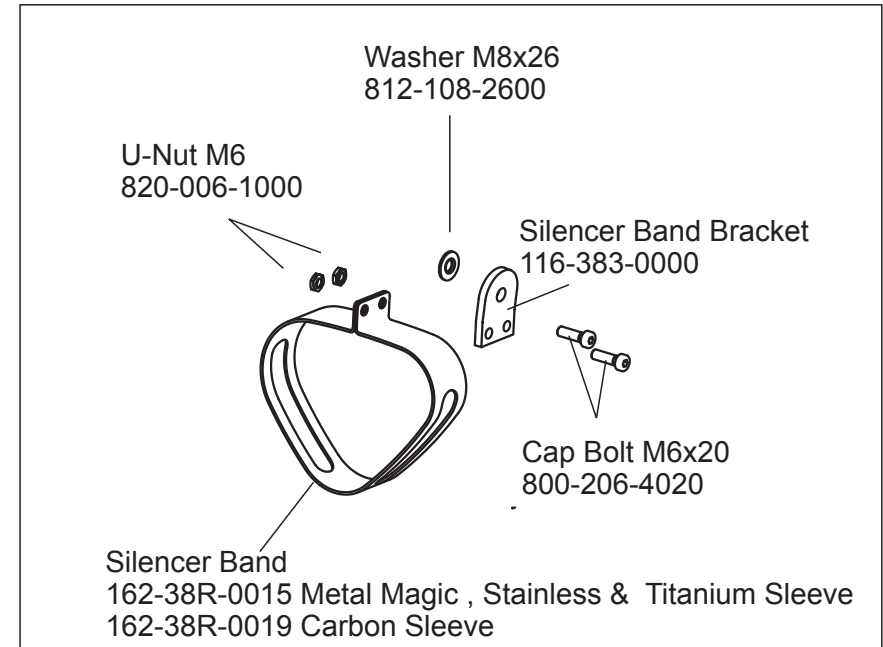

# YOSHIMURA TRI-OVAL SLIP-ON YAMAHA YZF-R1 '07- EEC APPROVED

Metal Magic Sleeve ; 1A0-383-5420  
 Stainless Sleeve ; 1A0-383-5450  
 Titanium Sleeve ; 1A0-383-5480  
 Carbon Sleeve ; 1A0-383-5490

Tri-Oval Silencer Assy Right  
 1A6-383-5420 Metal Magic Sleeve  
 1A6-383-5450 Stainless Sleeve  
 1A6-383-5480 Titanium Sleeve  
 1A6-383-5490 Carbon Sleeve

Tri-Oval Silencer Assy Left  
 1A6-383-542A Metal Magic Sleeve  
 1A6-383-545A Stainless Sleeve  
 1A6-383-548A Titanium Sleeve  
 1A6-383-549A Carbon Sleeve

SD#7  
 138-138-5807

SD#7  
 138-138-5807

EEC Approved No.

The Sight from Back

Silencer Band Spacer Rubber  
 896-006-0135

Lot Number

Clamp Band (47-51)  
 162-777-4751