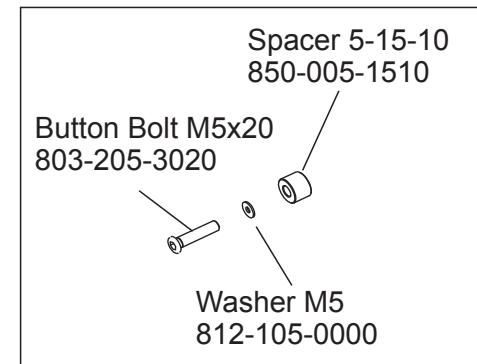

Tri-Oval Silencer Assy Left  
 1A6-383-542A Metal Magic Sleeve  
 1A6-383-545A Stainless Sleeve  
 1A6-383-548A Titanium Sleeve  
 1A6-383-549A Carbon Sleeve

SD#7  
 138-138-5807

SD#7  
 138-138-5807

EEC Approved No.

The Sight from Back

Silencer Band Spacer Rubber  
 896-006-0135

Lot Number

Clamp Band (47-51)  
 162-777-4751