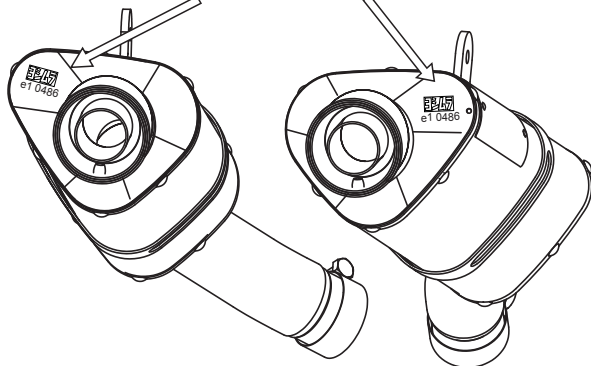

# YOSHIMURA TRI-OVAL SLIP-ON YAMAHA YZF-R1 '07- EEC APPROVED

Metal Magic Sleeve ; 1A0-383-5420  
 Stainless Sleeve ; 1A0-383-5450  
 Titanium Sleeve ; 1A0-383-5480  
 Carbon Sleeve ; 1A0-383-5490

Tri-Oval Silencer Assy Right  
 1A6-383-5420 Metal Magic Sleeve  
 1A6-383-5450 Stainless Sleeve  
 1A6-383-5480 Titanium Sleeve  
 1A6-383-5490 Carbon Sleeve

Tri-Oval Silencer Assy Left  
 1A6-383-542A Metal Magic Sleeve  
 1A6-383-545A Stainless Sleeve  
 1A6-383-548A Titanium Sleeve  
 1A6-383-549A Carbon Sleeve

SD#7  
 138-138-5807

SD#7  
 138-138-5807

EEC Approved No.

The Sight from Back

Silencer Band Spacer Rubber  
 896-006-0135

Lot Number

Clamp Band (47-51)  
 162-777-4751