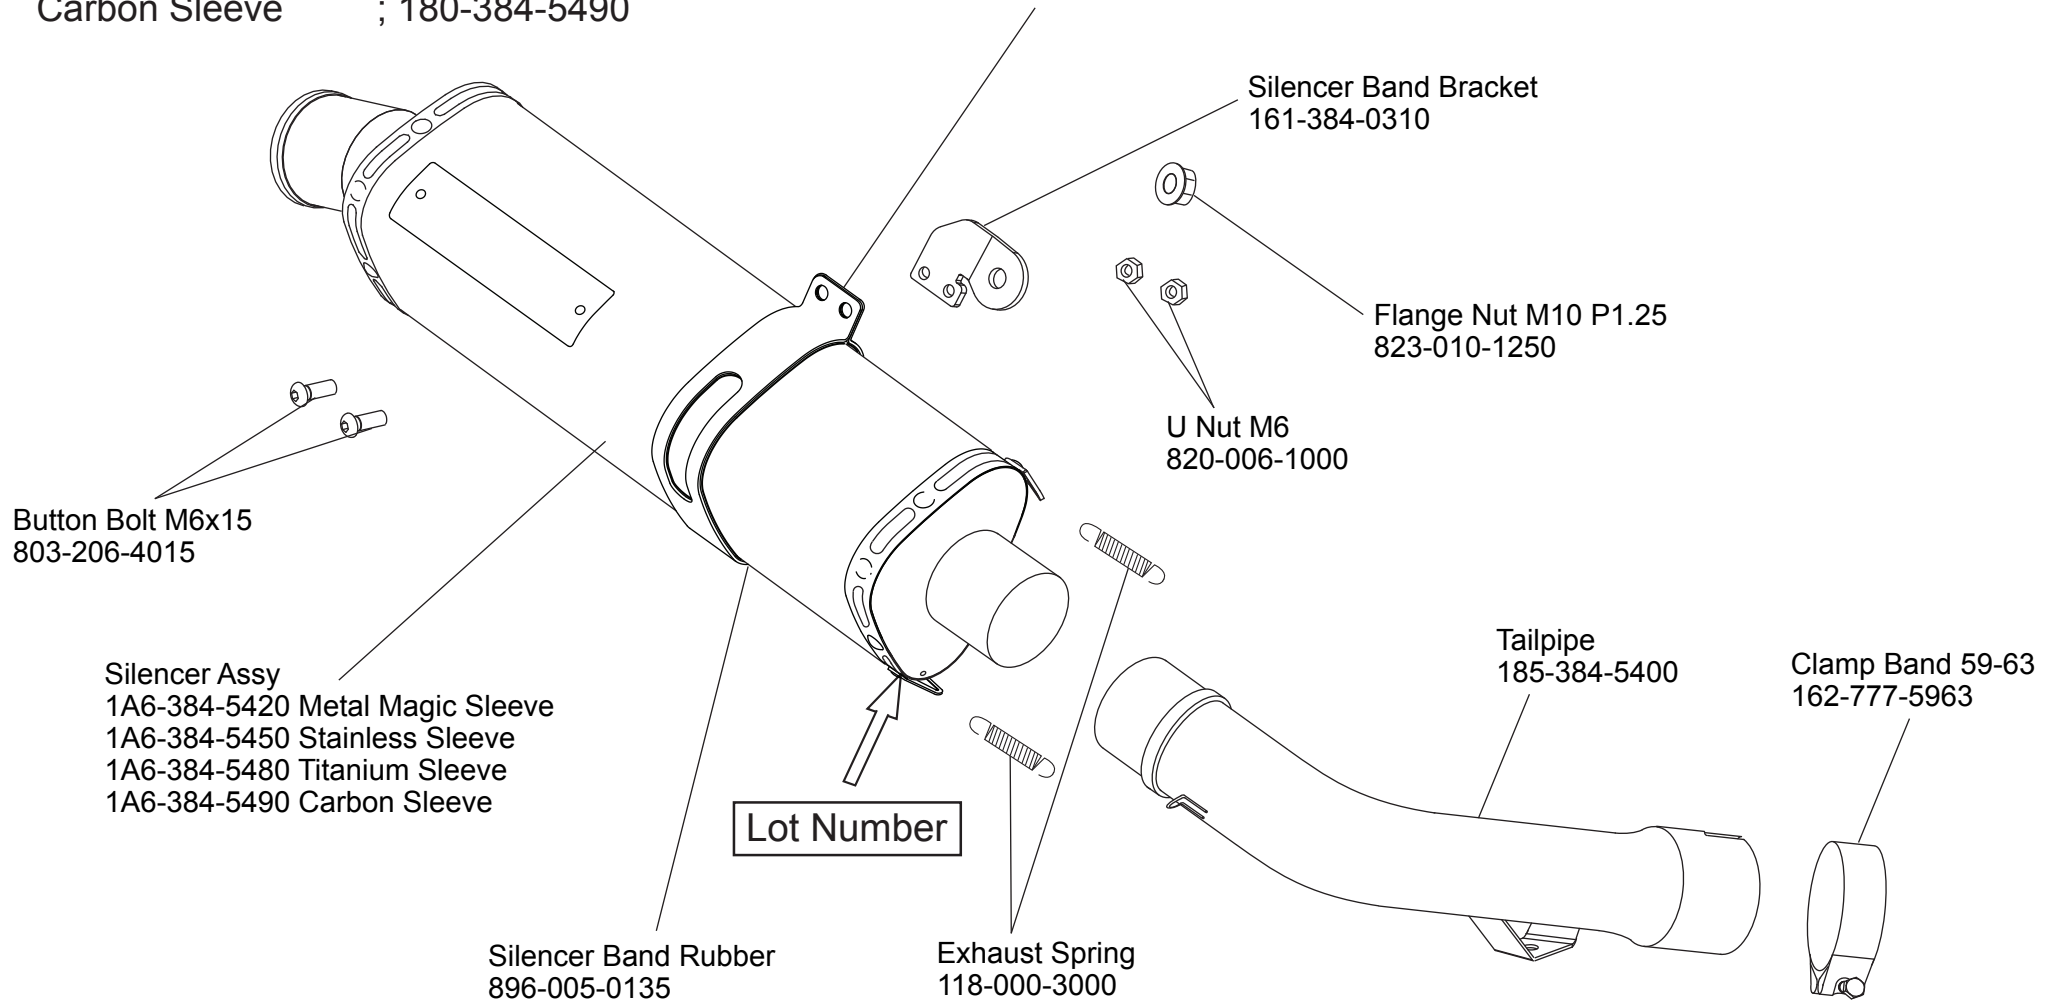

# YOSHIMURA STREET SPORT SLIP-ON TRI-OVAL STAINLESS YAMAHA FZ-1/FAZER 06-09

Metal Magic Sleeve ; 180-384-5420  
Stainless Sleeve ; 180-384-5450  
Titanium Sleeve ; 180-384-5480  
Carbon Sleeve ; 180-384-5490

Silencer Band  
162-38R-6500 Metal Magic, Stainless & Titanium Sleeve  
162-38R-6300 Carbon Sleeve

Button Bolt M6x15  
803-206-4015

Silencer Assy  
1A6-384-5420 Metal Magic Sleeve  
1A6-384-5450 Stainless Sleeve  
1A6-384-5480 Titanium Sleeve  
1A6-384-5490 Carbon Sleeve

Silencer Band Rubber  
896-005-0135

Lot Number

Exhaust Spring  
118-000-3000

Silencer Band Bracket  
161-384-0310

Flange Nut M10 P1.25  
823-010-1250

U Nut M6  
820-006-1000

Tailpipe  
185-384-5400

Clamp Band 59-63  
162-777-5963